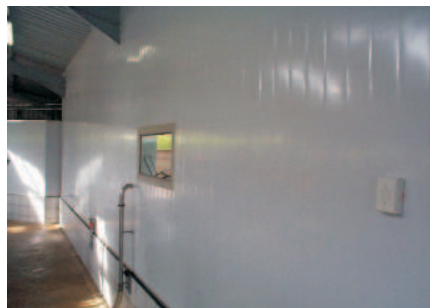

PANEL APPLICATIONS 2a

DAIRY PARLOUR (Gallery)

Interior finishes on Rotary dairy Installation

Various finishes and interior alterations to suit clients requirements

www.rapidpanel.co.za

Tel: +27 33 394 5023 Fax: +27 33 394 9896
Cell: +27 82 801 8876 Cell: +27 82 804 9276
Email: sales@rapidpanel.co.za